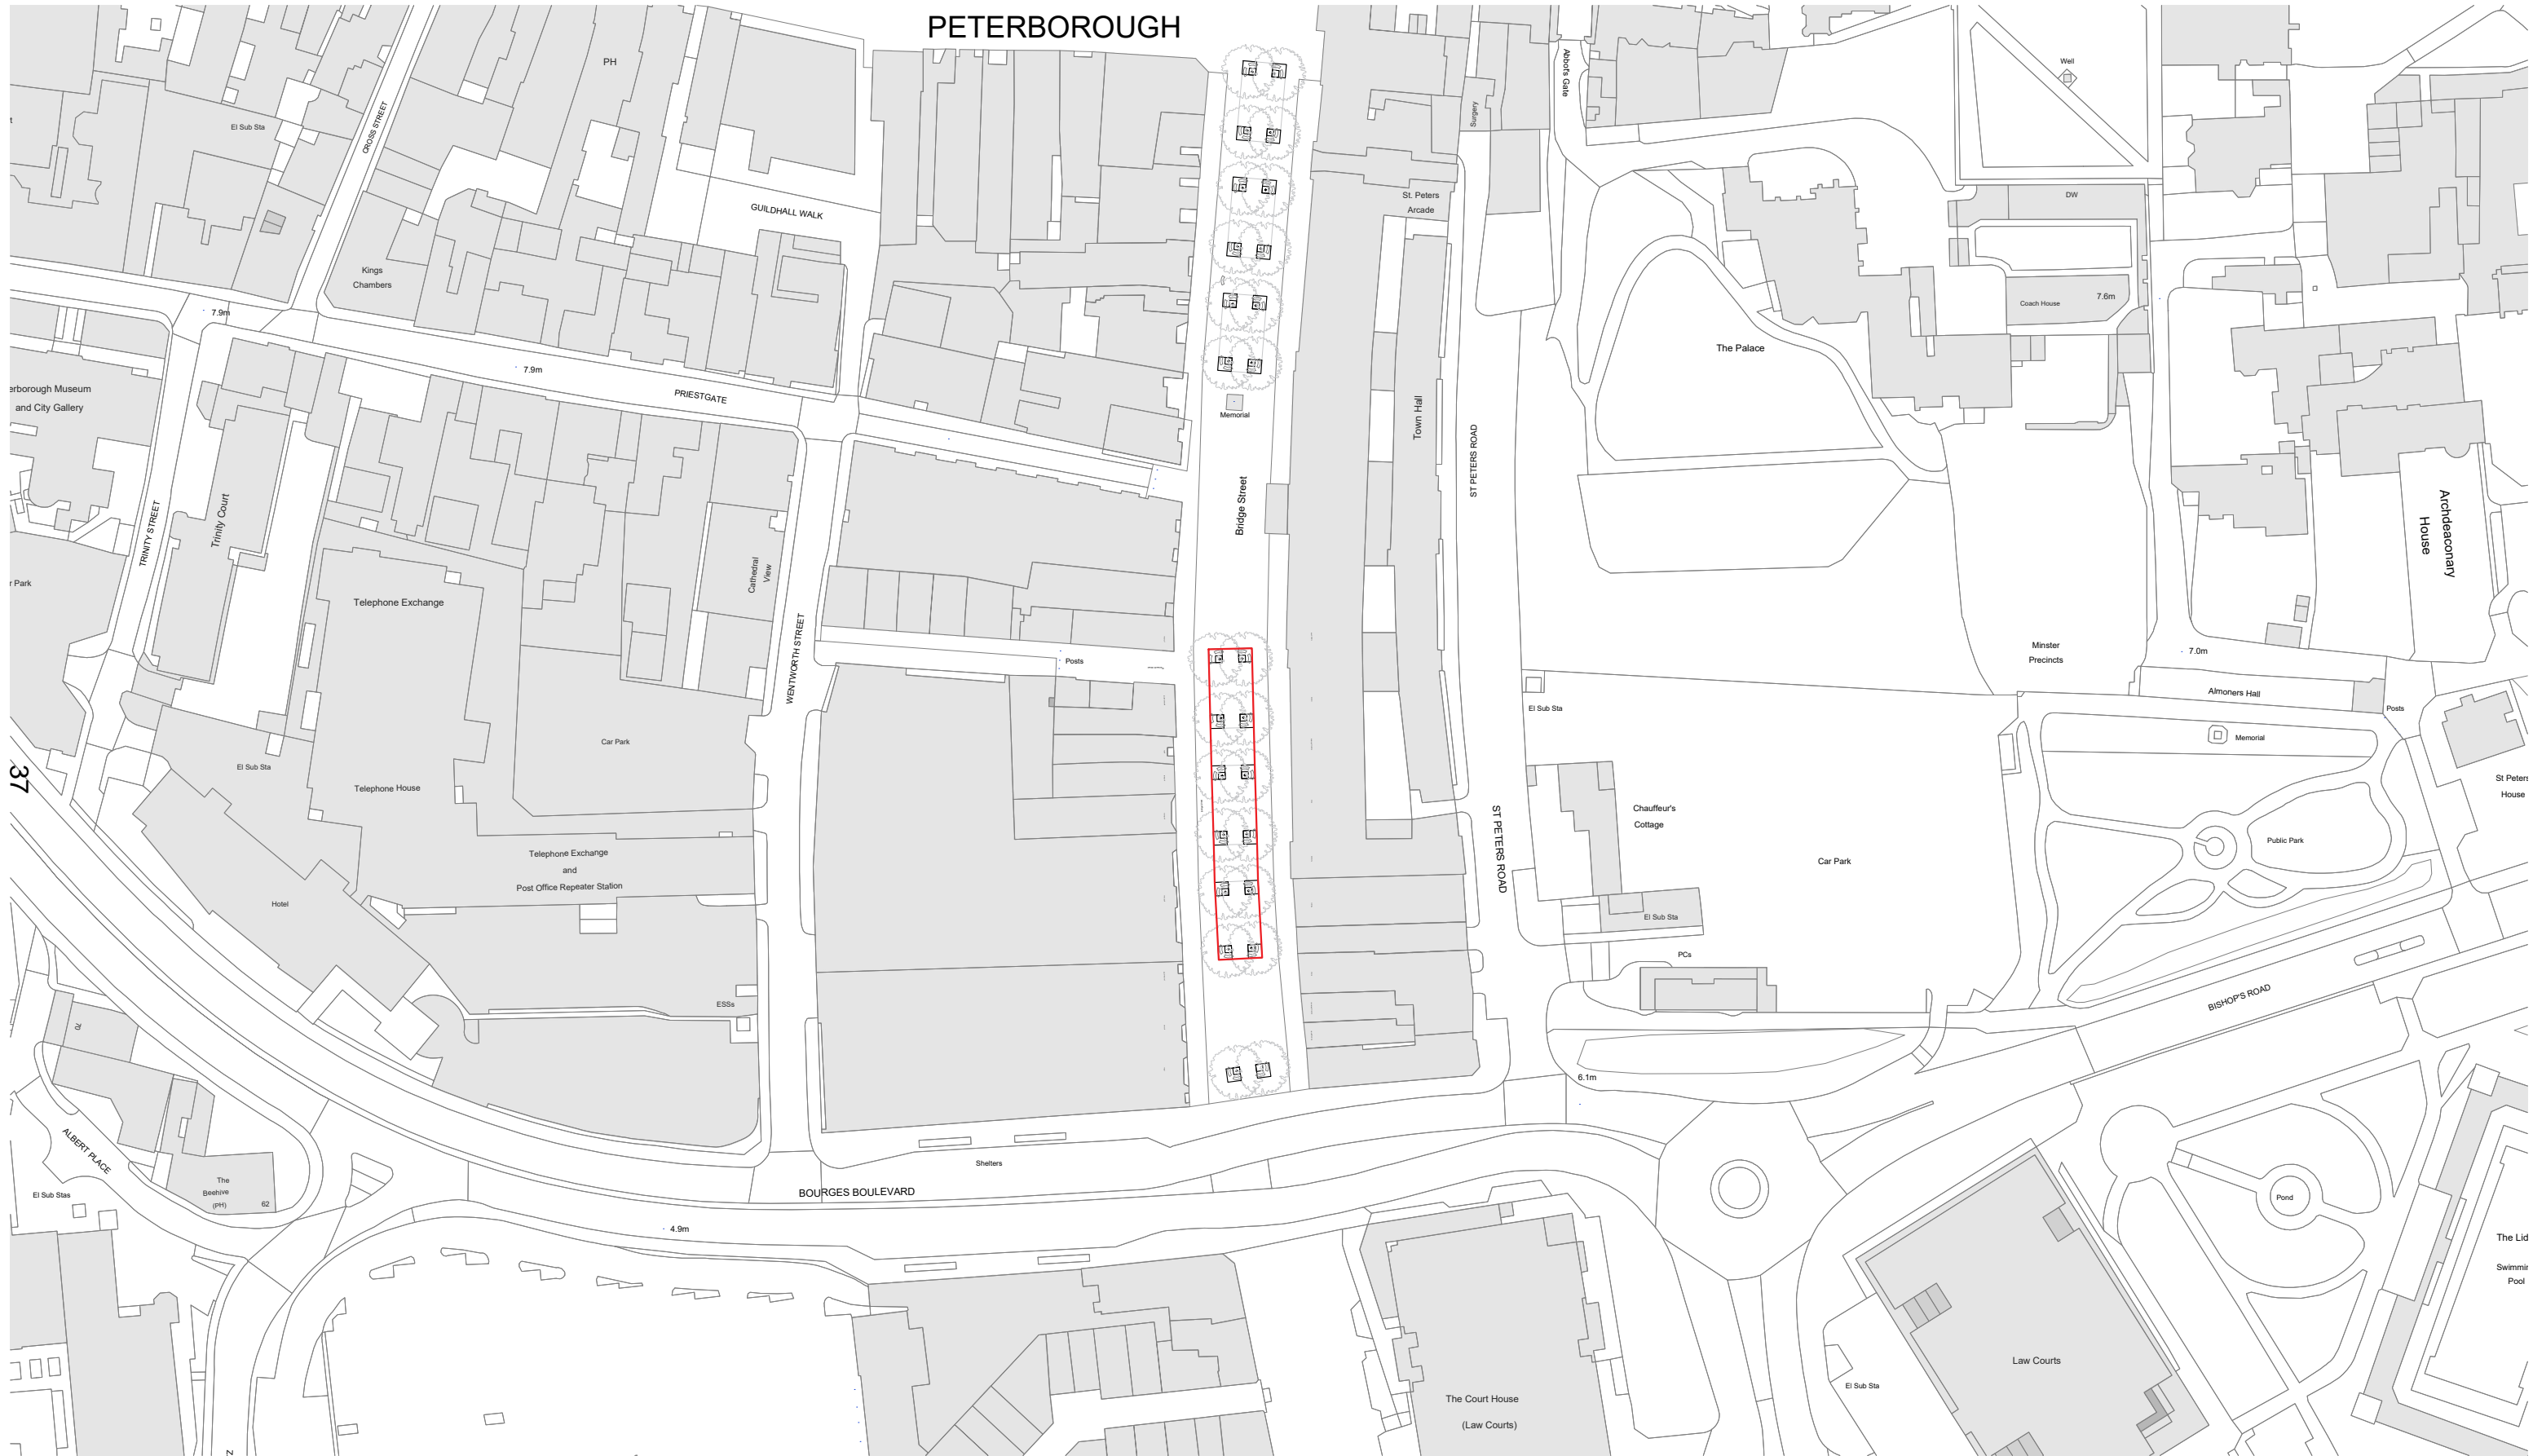

PETERBOROUGH

Location Plan

1:1250 @ A3 Bridge Street Market Gondola PL129-200
Market Curators

Revisions

group ginger

architecture, urban design and creative intelligence

42A Park Place,
Leeds,
LS1 2RY

0113 320 8400
www.groupginger.com